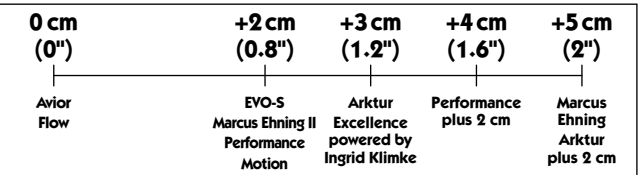

532	Ripstop Saddle Cover.....	37.00
083	"The Lifter" Panels.....	0.00

Premium Crystals

059	Premium Crystals Per Unit.....	15.00
	- on "Velvet Touch" Stirrup Leathers	
	- on Ingrid Klimke Breastplate	
	- on Skirt or Flap	
	- on the Stirrup Leather Loop	

059 Premium Crystals

Size 1 Small* 2 Medium** 3 Large	→	Color 04 Clear Crystal 01 Colorado Topaz 00 Graphite 09 Rosé 05 Siam Red 08 Emerald Green	* Small size not available in Graphite, Rosé, Siam Red and Emerald Green! ** Medium size not available in Graphite!
Example: 684 - 059 - 2 - 01 Ingrid Klimke Breastplate Premium Crystals Size Medium Color Colorado Topaz			

Cut Jumping and Cross-Country Saddles

057 Design Variations on the Cantle

Trim/Welt Leather 10 Black 11 Havana 17 Teak (not available for seat) 17a Creme (not available for panels) Patent Leather 20 Black 21 Havana 26 Blue 29 Rosé 25 Siam Red 28 Emerald Green 22 Grey NEW 27 Creme NEW	→	Premium Crystals 104 Single Row Clear Crystal 204 Double Row Clear Crystal 101 Single Row Colorado Topaz → 100 Single Row Graphite 209 Single Row Light-Dark Rosé 105 Single Row Siam Red 108 Single Row Emerald Green	→	Leather Inside Leather 10 Black 11 Havana 17 Teak Patent Leather 20 Black 21 Havana 26 Blue 25 Siam Red 28 Emerald Green 29 Rosé 22 Grey NEW 27 Creme NEW Design Leather 310 Marezzo Black 311 Marezzo Havana 300 Glamour Black 309 Tulip 320 Grid Black 321 Grid Havana
Example: 565 - 057 - 20 - 100 - 310 Sirius Dressage Saddle Design Variants Patent Leather Trim Black Premium Crystals Single Row Graphite Design Leather Marezzo Black